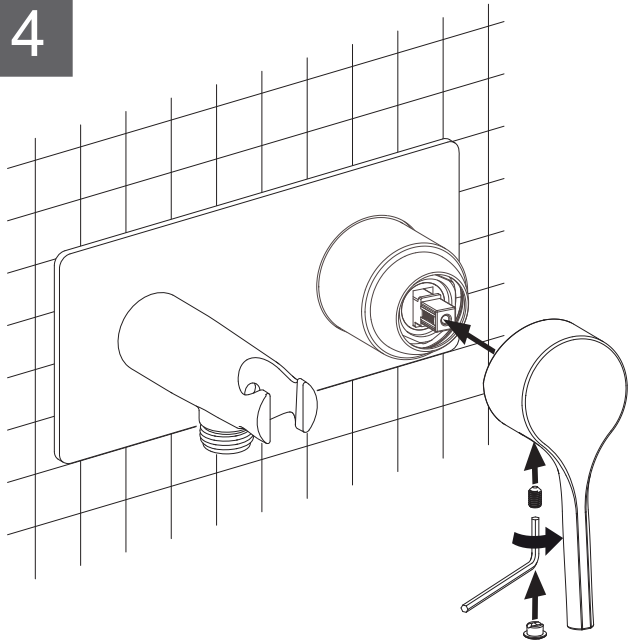

4

Jacob Delafon

FRANCE ONLY

3037165-2