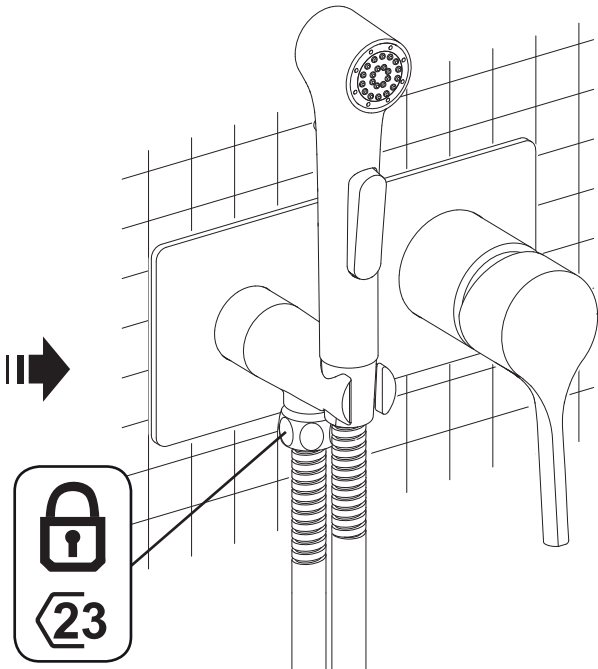

4

Jacob Delafon

FRANCE ONLY

3037165-2