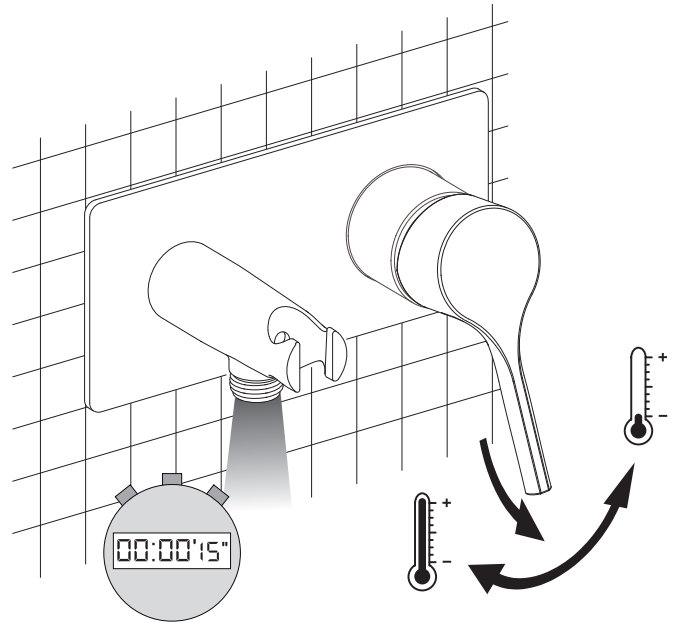

4

Jacob Delafon

FRANCE ONLY

3037165-2